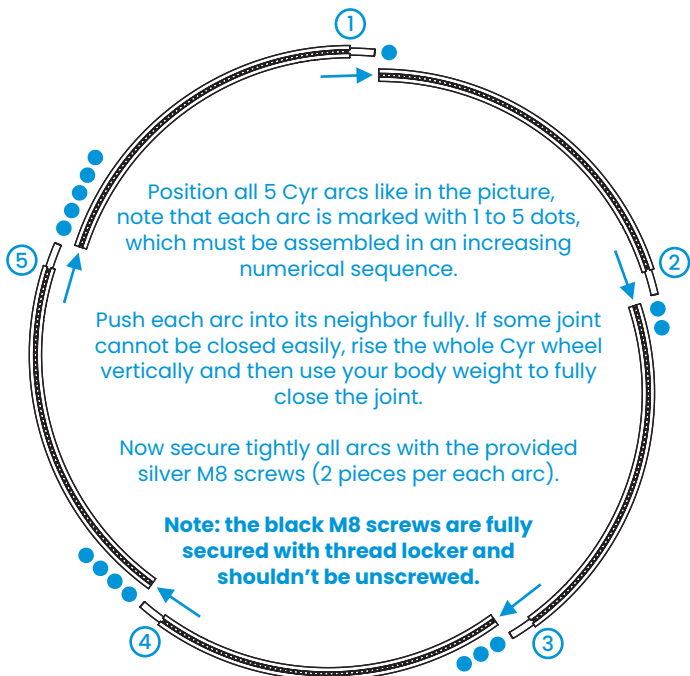

LED Cyr Wheel FT2

assembly & use

Thanks for your purchase of the LED Cyr Wheel FT2!
To guarantee many hours of enjoyment, please follow these steps closely.

1. Assembly

2. Charging & use

We wish you many great moments with the LED Cyr Wheel FT2!