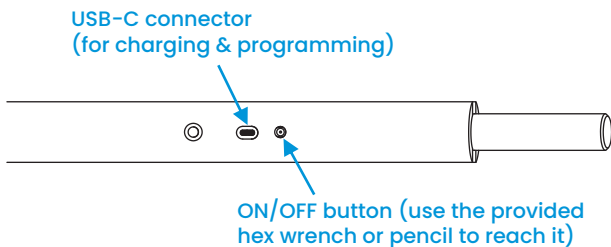

LED Cyr Wheel FT2

assembly & use

Thanks for your purchase of the LED Cyr Wheel FT2!
To guarantee many hours of enjoyment, please follow these steps closely.

1. Assembly

2. Charging & use

We wish you many great moments with the LED Cyr Wheel FT2!